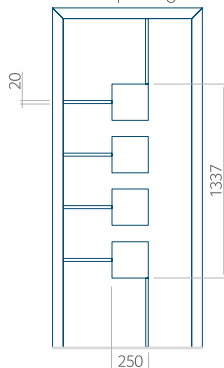

Ontwerp zonder RVS-toepassing