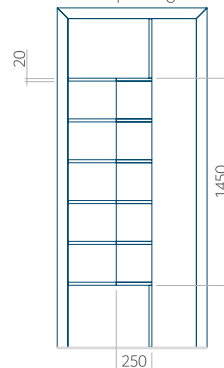

Ontwerp zonder RVS-toepassing